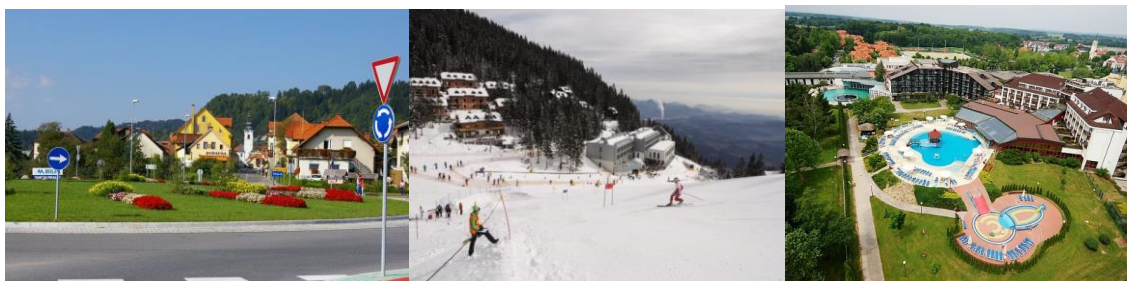

Rental Details

Interior: American kitchen, large bright salon, 2 bedrooms, 1 bathroom, 1 WC and large terrace

Sleeps 4: 1 double bed, 2 single beds

Exterior: Balcony, secure private parking, green open spaces

Facilities & Services

Internal Facilities:, kitchen utensils, dish washer, fridge/ freezer, washing machine, TV, Free WiFi

Sports and Recreation

Hiking, Cycling, Fishing, Swimming, Skiing

Rental Rates

Short Stay: 350 Euros / Week

Long Stay : Euros 1100 / Month

Local Attractions

Savinjski Gaj Golte Ski Resort, Toplice Spa

CONTACT: Tel : +41795006557 Email: lidijak@hotmail.com